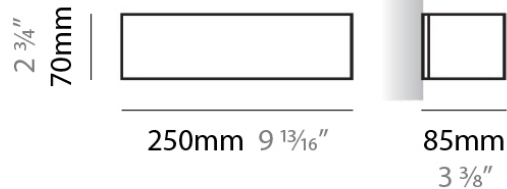

PROJECT
TYPE
NOTES
QUANTITY
DATE

TOY SURFACE

D83139

GENERAL

Series: Toy
Brand: Panzeri
Division: Design
Mounting Type: Surface
Mounting Location: Wall
Subcategory: Ambient

PHYSICAL

Shape: Rectangle
Length (mm): 250
Length (in): 9 7/8
Height (mm): 70
Height (in): 2 3/4
Extension (mm): 85
Extension (in): 3 1/4
Light Distribution: Direct / Indirect
Weight (kg): 0.9
Weight (lbs): 2
Diffuser: Frost White Glass
Fixture Finish: SST
Fixture Material: Metal

ELECTRICAL

Number of Lamps: 1
Lamp Type: CFL
Bulb Included: Bulb Not Included
Total Output Wattage (W): 26
Max. Wattage Per Lamp (W): 26
Lamp Base: GX24-q3
Driver Included: Yes
Driver Type: Ballast - 120Vac - Non-dimming
Input Voltage (V): 120

LED

OPTICAL

RATINGS AND CERTIFICATIONS

Certified By: CSA Certified to UL and CSA Standards
IP rating: IP40