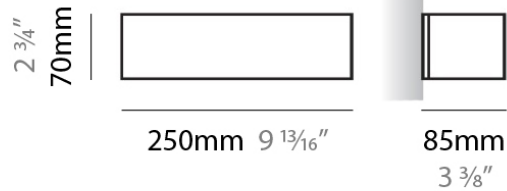

PROJECT
TYPE
NOTES
QUANTITY
DATE

TOY SURFACE

D83285

GENERAL

Series: Toy
Brand: Panzeri
Division: Design
Mounting Type: Surface
Mounting Location: Wall
Subcategory: Ambient

PHYSICAL

Shape: Rectangle
Length (mm): 250
Length (in): 9 7/8
Height (mm): 70
Height (in): 2 3/4
Extension (mm): 85
Extension (in): 3 1/4
Light Distribution: Direct / Indirect
Weight (kg): 0.9
Weight (lbs): 2
Diffuser: Frost White Glass
Fixture Material: Metal

ELECTRICAL

Number of Lamps: 1
Lamp Type: LED
Total Output Wattage (W): 12
Dimming: Non-Dimmable
Driver Included: Yes
Driver Location: Integrated
Driver Type: Constant Current
Driver Class: Class 2
Input Voltage (V): 120
Upon Request: (Dimming and 277V options available with remote driver sold separately)

LED

Color Temperature (°K): 3000
Nominal Lumen (lm): 2 x 730
CRI: >80 CRI

OPTICAL

RATINGS AND CERTIFICATIONS

Certified By: CSA Certified to UL and CSA Standards
IP rating: IP40