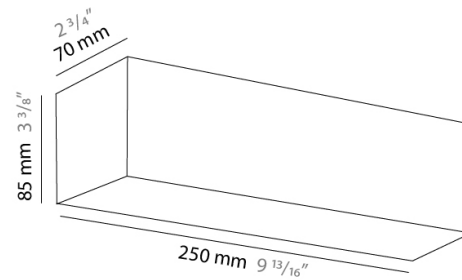

TOY SURFACE

D83281-PSS

GENERAL

Series: Toy

Brand: Panzeri

Division: Design

Mounting Type: Surface

Mounting Location: Wall

PHYSICAL

Shape: Rectangle

Length (mm): 250

Length (in): $9 \frac{13}{16}$

Height (mm): 70

Height (in): $2 \frac{3}{4}$

Extension (mm): 85

Extension (in): $3 \frac{3}{8}$

Light Distribution: Direct / Indirect

Weight (kg): 0.82

Weight (lbs): 1.8

Diffuser: Frost White Glass

Fixture Material: Metal

ELECTRICAL

Lamp Type: LED

Input Wattage (W): 13

Total Output Wattage (W): 12

Driver Included: Yes

Driver Location: Integrated

Driver Type: Integral LED driver, 700mA (Dimming and 277V options available with remote driver sold separately)

LED

Color Temperature (°K): 3000

Max. Delivered Lumen (lm): 938

CRI: >80 CRI

OPTICAL

RATINGS AND CERTIFICATIONS

Certified By: CSA Certified to UL and CSA Standards

IP rating: IP20