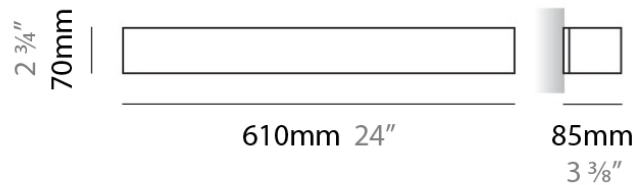

PROJECT
TYPE
NOTES
QUANTITY
DATE

TOY SURFACE

D83140

GENERAL

Series: Toy
Brand: Panzeri
Division: Design
Mounting Type: Surface
Mounting Location: Wall
Subcategory: Ambient

PHYSICAL

Shape: Rectangle
Length (mm): 610
Length (in): 24
Height (mm): 70
Height (in): 2 3/4
Extension (mm): 85
Extension (in): 3 3/8
Light Distribution: Direct / Indirect
Weight (kg): 2.7
Weight (lbs): 6
Diffuser: Frost White Glass
Fixture Finish: WHI
Fixture Material: Metal

ELECTRICAL

Number of Lamps: 1
Lamp Type: LED Retrofit / CFL
Bulb Included: Bulb Not Included
Total Output Wattage (W): 26 / 55
Max. Wattage Per Lamp (W): 26 / 55
Lamp Base: 2GX13
Dimming: Non-Dimmable
Driver Included: Yes
Driver Location: Integrated
Driver Type: Ballast - Universal - Non-dimming
Input Voltage (V): 120 - 277

LED

OPTICAL

RATINGS AND CERTIFICATIONS

Certified By: CSA Certified to UL and CSA Standards
IP rating: IP40