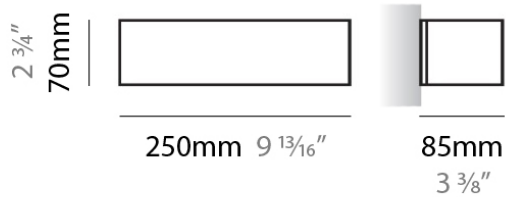

TOY SURFACE

D83285

GENERAL

Series: Toy
Brand: Panzeri
Division: Design
Mounting Type: Surface
Mounting Location: Wall
Subcategory: Ambient

PHYSICAL

Shape: Rectangle
Length (mm): 250
Length (in): 9 7/8
Height (mm): 70
Height (in): 2 3/4
Extension (mm): 85
Extension (in): 3 1/4
Light Distribution: Direct / Indirect
Weight (kg): 0.9
Weight (lbs): 2
Diffuser: Frost White Glass
Fixture Material: Metal

ELECTRICAL

Number of Lamps: 1
Lamp Type: LED
Total Output Wattage (W): 12
Dimming: Non-Dimmable
Driver Included: Yes
Driver Location: Integrated
Driver Type: Constant Current
Driver Class: Class 2
Input Voltage (V): 120
Upon Request: (Dimming and 277V options available with remote driver sold separately)

LED

Color Temperature (°K): 3000
Nominal Lumen (lm): 2 x 730
CRI: >80 CRI

OPTICAL

RATINGS AND CERTIFICATIONS

Certified By: CSA Certified to UL and CSA Standards
IP rating: IP40