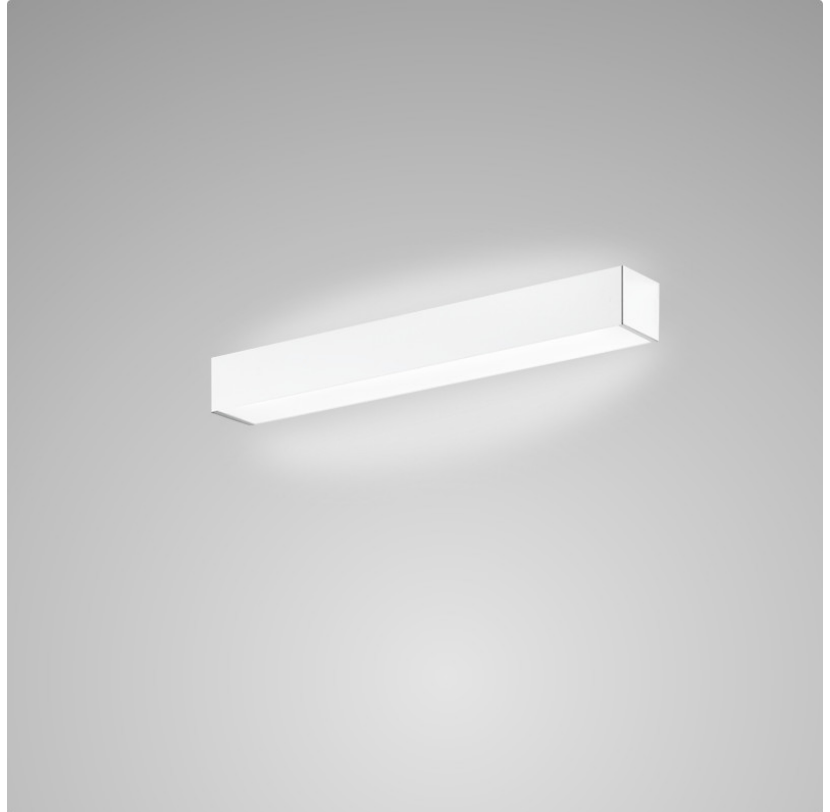

PROJECT
TYPE
NOTES
QUANTITY
DATE

TOY SURFACE

D83140

GENERAL

Series: Toy
Brand: Panzeri
Division: Design
Mounting Type: Surface
Mounting Location: Wall
Subcategory: Ambient

PHYSICAL

Shape: Rectangle
Length (mm): 610
Length (in): 24
Height (mm): 70
Height (in): 2 3/4
Extension (mm): 85
Extension (in): 3 3/8
Light Distribution: Direct / Indirect
Weight (kg): 2.7
Weight (lbs): 6
Diffuser: Frost White Glass
Fixture Finish: WHI
Fixture Material: Metal

ELECTRICAL

Number of Lamps: 1
Lamp Type: LED Retrofit / CFL
Bulb Included: Bulb Not Included
Total Output Wattage (W): 26 / 55
Max. Wattage Per Lamp (W): 26 / 55
Lamp Base: 2GX13
Dimming: Non-Dimmable
Driver Included: Yes
Driver Location: Integrated
Driver Type: Ballast - Universal - Non-dimming
Input Voltage (V): 120 - 277

LED

OPTICAL

RATINGS AND CERTIFICATIONS

Certified By: CSA Certified to UL and CSA Standards
IP rating: IP40