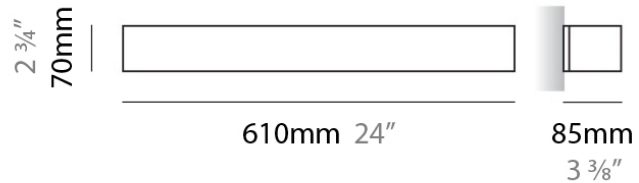

TOY SURFACE

D83286-PSS

GENERAL

Series: Toy
Brand: Panzeri
Division: Design
Mounting Type: Surface
Mounting Location: Wall

PHYSICAL

Shape: Rectangle
Length (mm): 610
Length (in): 24
Height (mm): 70
Height (in): 2 3/4
Extension (mm): 85
Extension (in): 3 3/8
Light Distribution: Direct / Indirect
Weight (kg): 1.8
Weight (lbs): 4
Diffuser: Frost White Glass
Fixture Material: Metal

ELECTRICAL

Lamp Type: LED
Input Wattage (W): 35
Driver Included: Yes
Driver Type: Integral LED driver, 500mA (Dimming and 277V options available with remote driver sold separately)

LED

Color Temperature (°K): 3000
Max. Delivered Lumen (lm): 2814
CRI: >80 CRI

OPTICAL

RATINGS AND CERTIFICATIONS

Certified By: CSA Certified to UL and CSA Standards
IP rating: IP20