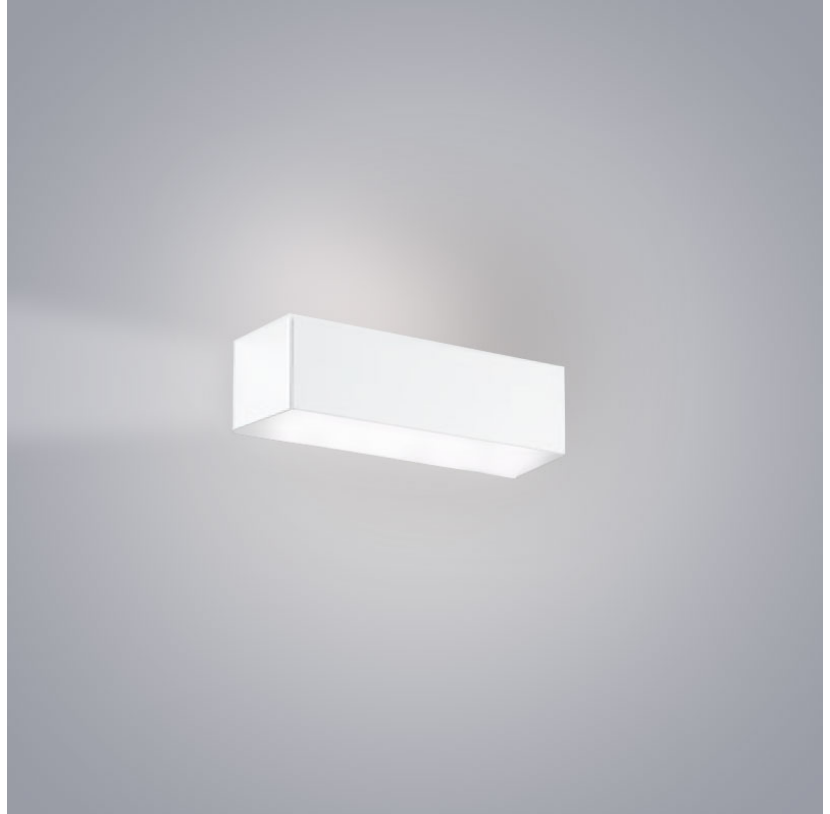

TOY SURFACE

D83137

GENERAL

Series: Toy
Brand: Panzeri
Division: Design
Mounting Type: Surface
Mounting Location: Wall
Subcategory: Ambient

PHYSICAL

Shape: Rectangle
Length (mm): 250
Length (in): 9 ⁷/₁₆
Height (mm): 70
Height (in): 2 ³/₄
Extension (mm): 85
Extension (in): 3 ¹/₄
Light Distribution: Direct / Indirect
Weight (kg): 0.9
Weight (lbs): 2
Diffuser: Frost White Glass
Fixture Finish: WHI
Fixture Material: Metal

ELECTRICAL

Number of Lamps: 1
Lamp Type: CFL
Bulb Included: Bulb Not Included
Total Output Wattage (W): 26
Max. Wattage Per Lamp (W): 26
Lamp Base: GX24-q3
Dimming: Non-Dimmable
Driver Included: Yes
Driver Type: Ballast - 120Vac - Non-dimming
Input Voltage (V): 120

LED

OPTICAL

RATINGS AND CERTIFICATIONS

Certified By: CSA Certified to UL and CSA Standards
IP rating: IP40