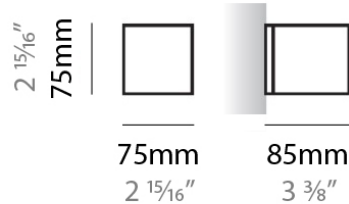

PROJECT	_____
TYPE	_____
NOTES	_____
QUANTITY	_____
DATE	_____

TOY SURFACE

D83147-WHI

GENERAL

Series: Toy _____
Brand: Panzeri _____
Division: Design _____
Mounting Type: Surface _____
Mounting Location: Wall _____

PHYSICAL

Shape: Square _____
Length (mm): 75 _____
Length (in): $2 \frac{15}{16}$ _____
Height (mm): 75 _____
Height (in): $2 \frac{15}{16}$ _____
Extension (mm): 85 _____
Extension (in): $3 \frac{3}{8}$ _____
Light Distribution: Direct / Indirect _____
Weight (kg): 0.6 _____
Weight (lbs): 1 _____
Diffuser: Frost White Glass _____
Fixture Material: Metal _____

ELECTRICAL

Number of Lamps: 1 _____
Lamp Type: LED Retrofit / Halogen _____
Bulb Included: Bulb Not Included _____
Total Output Wattage (W): 3 / 35 _____
Max. Wattage Per Lamp (W): 3 / 35 _____
Lamp Base: G9 _____
Input Voltage (V): 120 _____

LED

OPTICAL

RATINGS AND CERTIFICATIONS

Certified By: CSA Certified to UL and CSA Standards _____
IP rating: IP20 _____