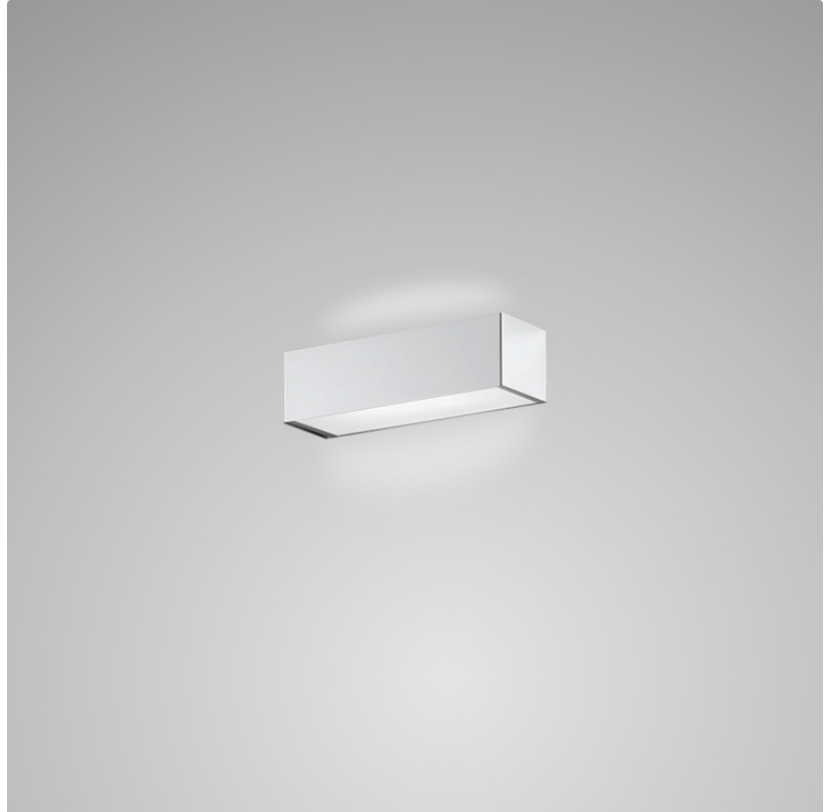

PROJECT
TYPE
NOTES
QUANTITY
DATE

TOY SURFACE

D83139

GENERAL

Series: Toy
Brand: Panzeri
Division: Design
Mounting Type: Surface
Mounting Location: Wall
Subcategory: Ambient

PHYSICAL

Shape: Rectangle
Length (mm): 250
Length (in): 9 7/8
Height (mm): 70
Height (in): 2 3/4
Extension (mm): 85
Extension (in): 3 1/4
Light Distribution: Direct / Indirect
Weight (kg): 0.9
Weight (lbs): 2
Diffuser: Frost White Glass
Fixture Finish: SST
Fixture Material: Metal

ELECTRICAL

Number of Lamps: 1
Lamp Type: CFL
Bulb Included: Bulb Not Included
Total Output Wattage (W): 26
Max. Wattage Per Lamp (W): 26
Lamp Base: GX24-q3
Driver Included: Yes
Driver Type: Ballast - 120Vac - Non-dimming
Input Voltage (V): 120

LED

OPTICAL

RATINGS AND CERTIFICATIONS

Certified By: CSA Certified to UL and CSA Standards
IP rating: IP40