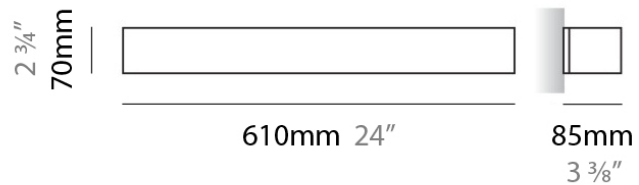

TOY SURFACE

D83141

GENERAL

Series: Toy
Brand: Panzeri
Division: Design
Mounting Type: Surface
Mounting Location: Wall
Subcategory: Ambient

PHYSICAL

Shape: Rectangle
Length (mm): 610
Length (in): 24
Height (mm): 70
Height (in): 2 ³/₄
Extension (mm): 85
Extension (in): 3 ³/₈
Light Distribution: Direct / Indirect
Weight (kg): 2.7
Weight (lbs): 6
Diffuser: Frost White Glass
Fixture Finish: SST
Fixture Material: Metal

ELECTRICAL

Number of Lamps: 1
Lamp Type: LED Retrofit / CFL
Bulb Included: Bulb Not Included
Total Output Wattage (W): 30 / 55
Max. Wattage Per Lamp (W): 30 / 55
Lamp Base: GX24-q3
Driver Included: Yes
Driver Type: Ballast - 120Vac - Non-dimming
Input Voltage (V): 120

LED

OPTICAL

RATINGS AND CERTIFICATIONS

Certified By: CSA Certified to UL and CSA Standards
IP rating: IP40